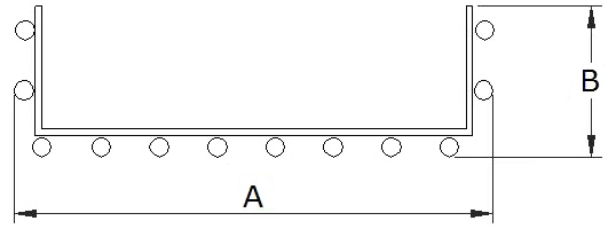

Wiring Grid Duct

Technical features:

Description	A (mm)	B (mm)
Wiring duct	100	55
Wiring duct	150	65
Wiring duct	200	65